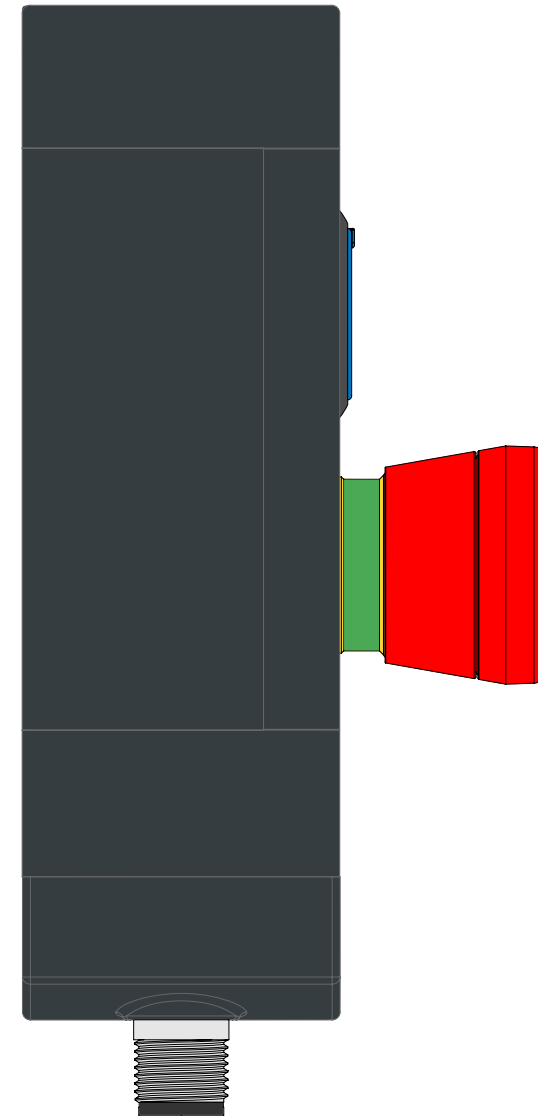

Illuminated
button
spring-return

Emergency
push button

	Contacts	Diagram
Device 1	1NO	
Device 2	2NC+NO	

Connector	M12 with 12 pole at the bottom	
-----------	-----------------------------------	--