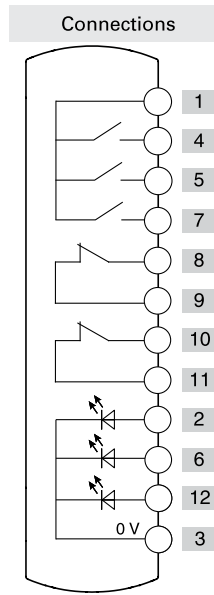

Illuminated
button
spring-return

Illuminated
button
spring-return

Illuminated
button
spring-return

Emergency
push button

	Contacts	Diagram
Device 1	1NO	
Device 2	1NO	
Device 3	1NO	
Device 4	2NC	

Connector	Cable length 0.2m and 12 pole M12 connector on the side	
-----------	---	--