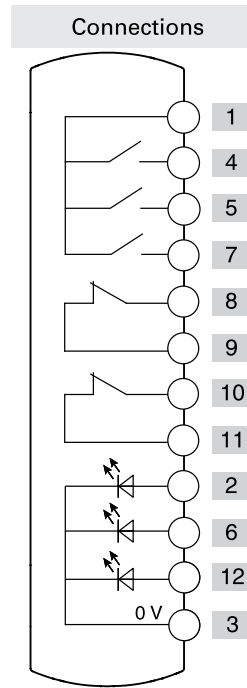

Illuminated  
button  
spring-return

Illuminated  
button  
spring-return

Illuminated  
button  
spring-return

Emergency  
push button

	Contacts	Diagram
Device 1	1NO	
Device 2	1NO	
Device 3	1NO	
Device 4	2NC	

Connector	M12 with 12 pole at the bottom	