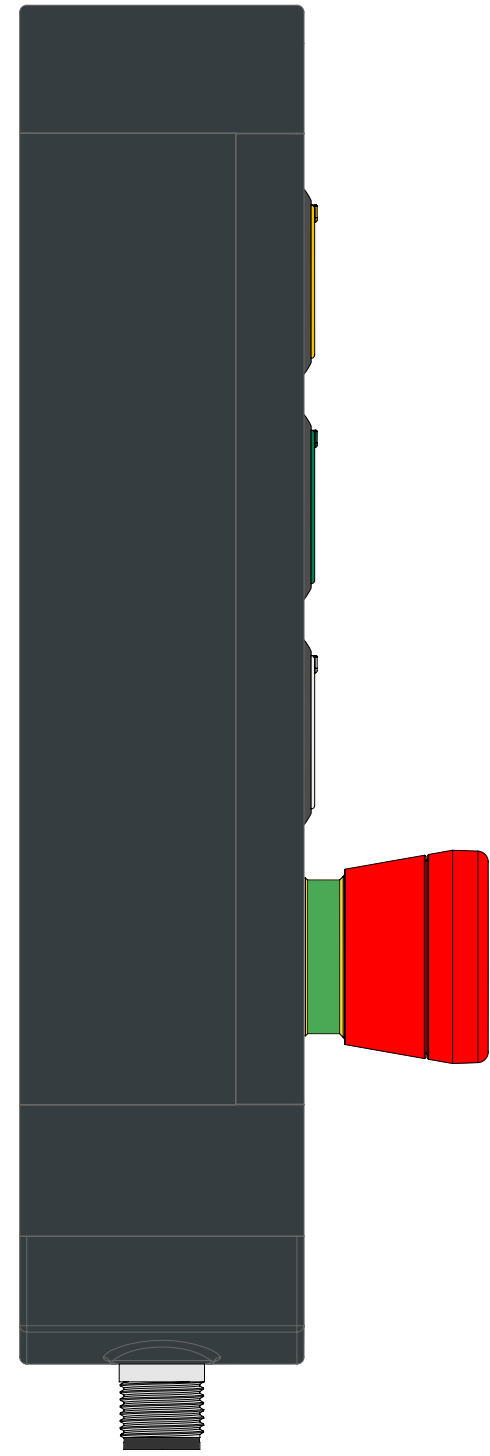

Illuminated  
button  
spring-return

Illuminated  
button  
spring-return

Illuminated  
button  
spring-return

Emergency  
push button

	Contacts	Diagram
Device 1	1NO	
Device 2	1NO	
Device 3	1NO	
Device 4	2NC	

Connector	M12 with 12 pole at the bottom	