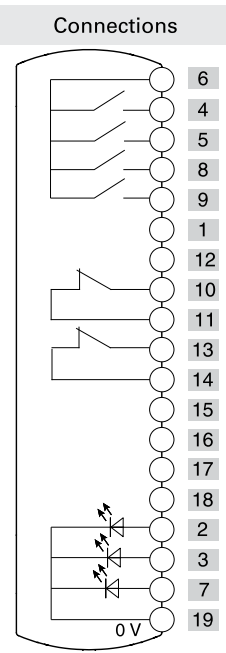

Illuminated  
button  
spring-return

Illuminated  
button  
spring-return

Illuminated  
button  
spring-return

Emergency  
push button

	Contacts	Diagram
Device 1	1NO	
Device 2	1NO	
Device 3	1NO	
Device 4	2NC+NO	

Connector

M23 with 19 pole  
at the bottom