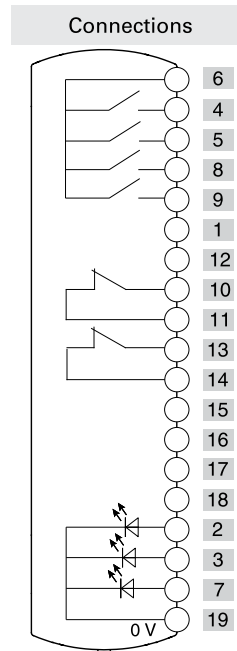

Illuminated
button
spring-return

Illuminated
button
spring-return

Illuminated
button
spring-return

Emergency
push button

	Contacts	Diagram
Device 1	1NO	
Device 2	1NO	
Device 3	1NO	
Device 4	2NC+NO	

Connector

M23 with 19 pole
at the bottom