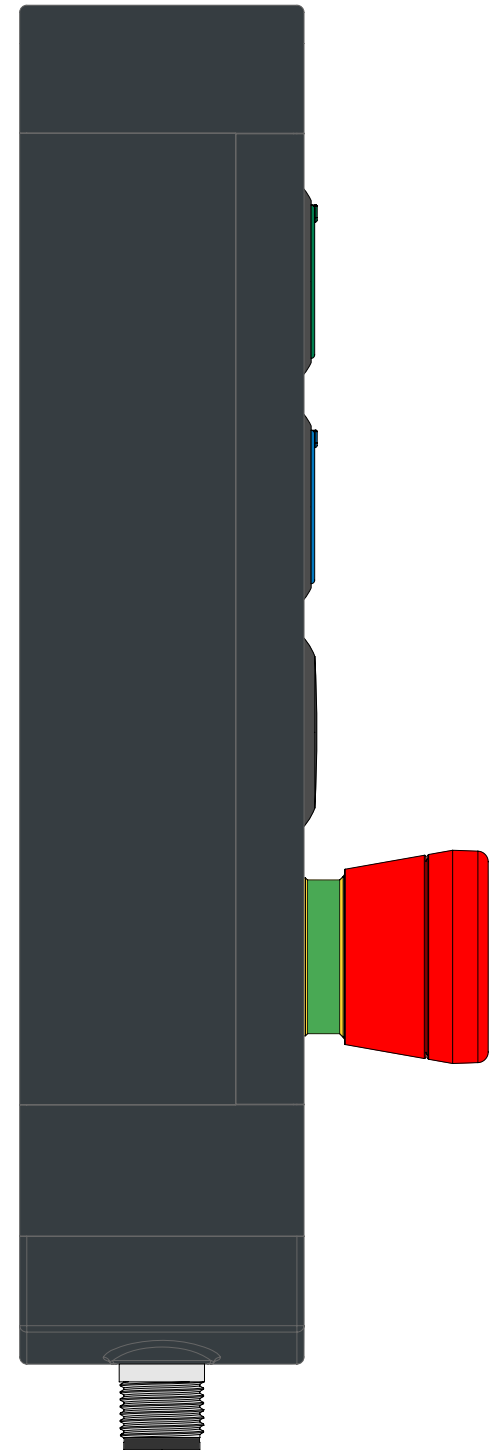

Illuminated
button
spring-return

Illuminated
button
spring-return

Closing cap

Emergency
push button

| | Contacts | Diagram |
|----------|----------|---------|
| Device 1 | 1NO | |
| Device 2 | 1NO | |
| Device 3 | / | |
| Device 4 | 2NC+NO | |

| | | |
|-----------|-----------------------------------|--|
| Connector | M12 with 12 pole at the bottom | |
|-----------|-----------------------------------|--|