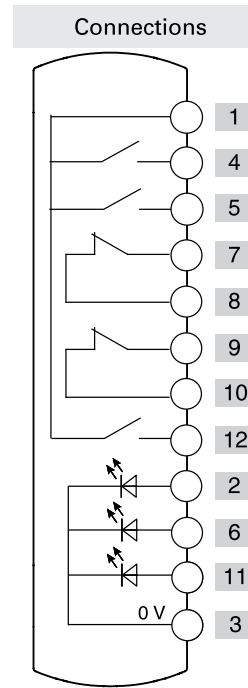

Illuminated
button
spring-return

Illuminated
button
spring-return

Closing cap

Emergency
push button

| | Contacts | Diagram |
|----------|----------|---------|
| Device 1 | 1NO | |
| Device 2 | 1NO | |
| Device 3 | / | |
| Device 4 | 2NC+NO | |

| | | |
|-----------|-----------------------------------|--|
| Connector | M12 with 12 pole at the bottom | |
|-----------|-----------------------------------|--|