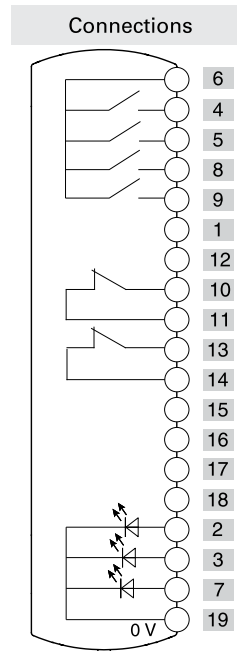

Illuminated  
button  
spring-return

Illuminated  
button  
spring-return

Illuminated  
button  
spring-return

Emergency  
push button

	Contacts	Diagram
Device 1	1NO	
Device 2	1NO	
Device 3	1NO	
Device 4	2NC+NO	

Connector

M23 with 19 pole  
at the bottom