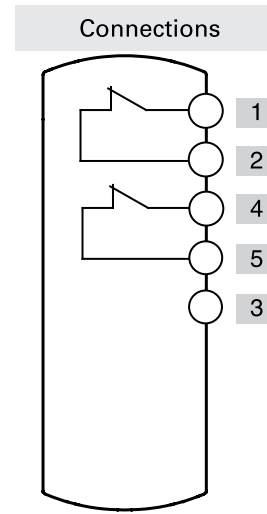

Emergency push button

	Contacts	Diagram
Device 1	2NC	

Connector	M12 with 5 pole at the side	