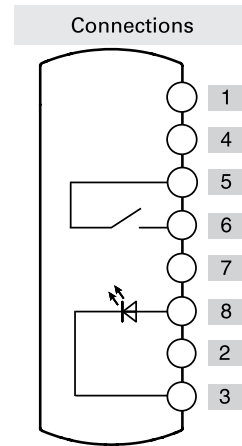

Illuminated
button
spring-return

	Contacts	Diagram
Device 1	1NO	

Connector	Cable length 0.2m and 8 pole M12 connector on the side	
-----------	--------------------------------------------------------	------------------------------------------------------------------------------------