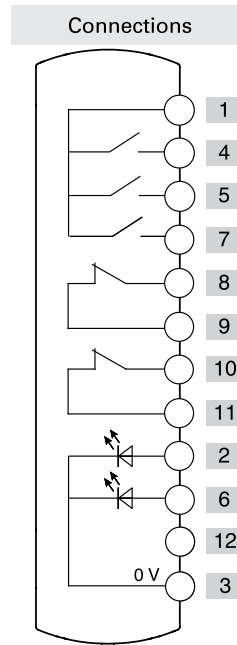

Illuminated button
spring-return

Illuminated button
spring-return

Emergency
push button

	Contacts	Diagram
Device 1	1NO	
Device 2	1NO	
Device 3	2NC+NO	

Connector	Cable length 5m 12 wires on the side			
	N.pin	Cable color	N.pin	Cable color
	1	brown	7	black
	2	blue	8	grey
	3	white	9	red
	4	green	10	purple
	5	pink	11	grey-pink
	6	yellow	12	red-blue