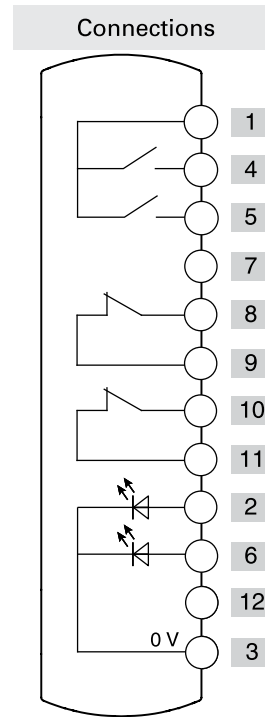

Illuminated  
button  
spring-return

Illuminated  
button  
spring-return

Emergency  
push button

	Contacts	Diagram
Device 1	1NO	
Device 2	1NO	
Device 3	2NC	

Connector	M12 with 12 pole at the side	