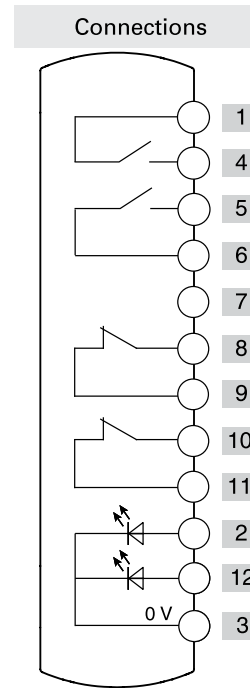

Illuminated  
button  
spring-return

Illuminated  
button  
spring-return

Emergency  
push button

	Contacts	Diagram
Device 1	1NO	
Device 2	1NO	
Device 3	2NC	

Connector	M12 with 12 pole at the bottom	
-----------	-----------------------------------	--