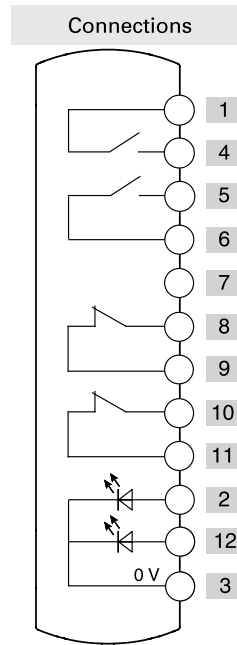

Illuminated button
spring-return

Illuminated button
spring-return

Emergency
push button

	Contacts	Diagram
Device 1	1NO	
Device 2	1NO	
Device 3	2NC	

Connector	Cable length 2m 12 wires on the side		N.pin		Cable color	
	N.pin	Cable color	N.pin	Cable color	N.pin	Cable color
	1	brown	7	black		
	2	blue	8	grey		
	3	white	9	red		
	4	green	10	purple		
	5	pink	11	grey-pink		
	6	yellow	12	red-blue		