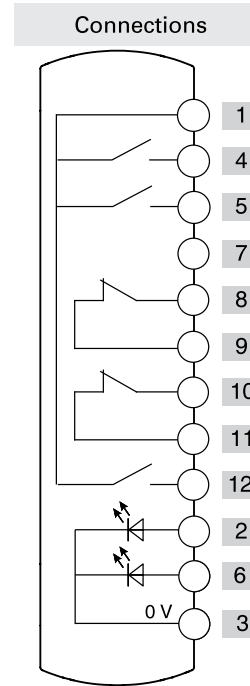

Illuminated  
button  
spring-return

Illuminated  
selector switch  
3 positions  

Emergency  
push button

	Contacts	Diagram
Device 1	1NO	
Device 2	2NO	
Device 3	2NC	

Connector	M12 with 12 pole at the bottom	
-----------	-----------------------------------	--