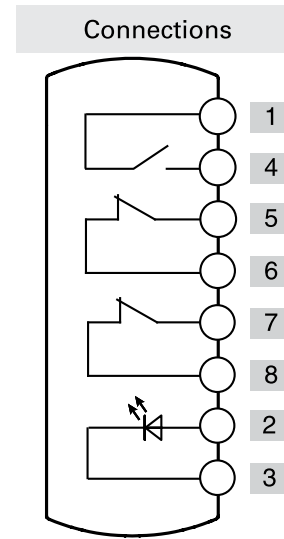

Illuminated
button
spring-return

Emergency
push button

	Contacts	Diagram
Device 1	1NO	
Device 2	2NC	

Connector	M12 with 8 pole at the bottom	
-----------	-------------------------------	--