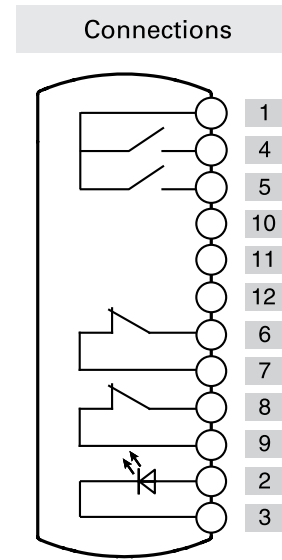

Illuminated
button
spring-return

Emergency
push button

	Contacts	Diagram
Device 1	1NO	
Device 2	2NC+NO	

Connector	M12 with 12 pole at the bottom	
-----------	-----------------------------------	--