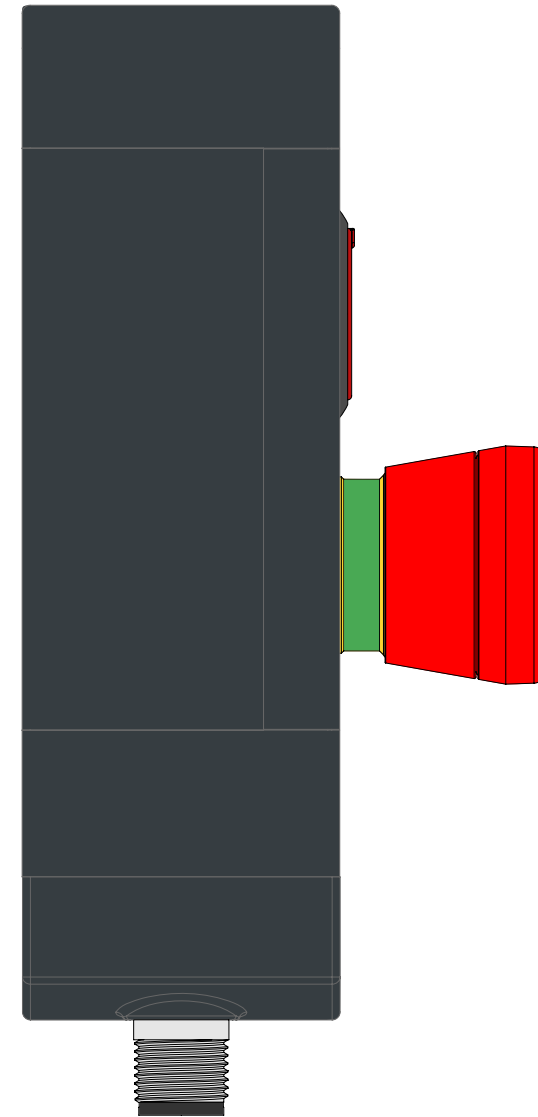

Illuminated
button
spring-return

Emergency
push button

	Contacts	Diagram
Device 1	1NO	
Device 2	2NC+NO	

Connector	M12 with 12 pole at the bottom	
-----------	-----------------------------------	--