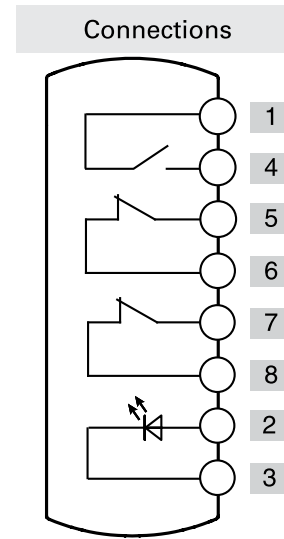

Illuminated
button
spring-return

Emergency
push button

	Contacts	Diagram
Device 1	1NO	
Device 2	2NC	

Connector	M12 with 8 pole at the bottom	
-----------	----------------------------------	--