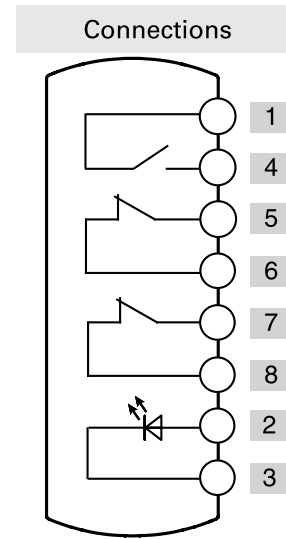

Illuminated  
button  
spring-return

Emergency  
push button

	Contacts	Diagram
Device 1	1NO	
Device 2	2NC	

Connector	M12 with 8 pole at the bottom	
-----------	----------------------------------	--