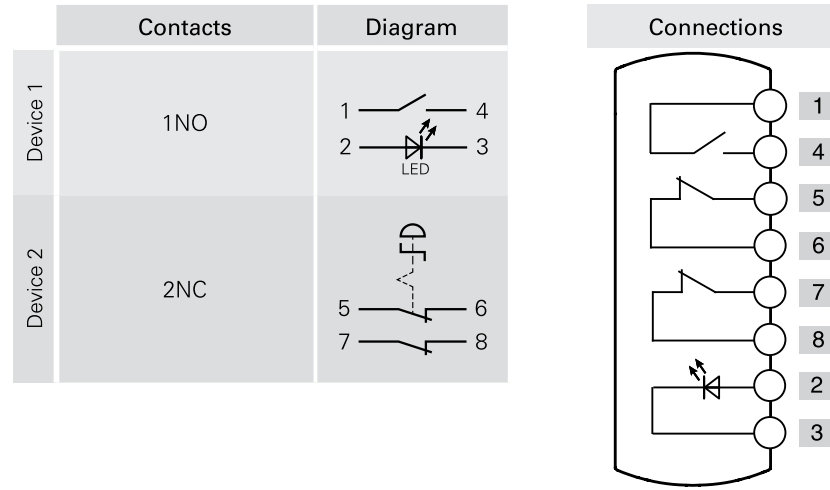

Illuminated
button
spring-return

Emergency
push button

Connector
Cable length 10m
8 wires at the bottom

N.pin	Cable color
1	brown
2	black
3	blue
4	red / white
5	purple
6	purple / white

N.pin	Cable color
7	black / white
8	red