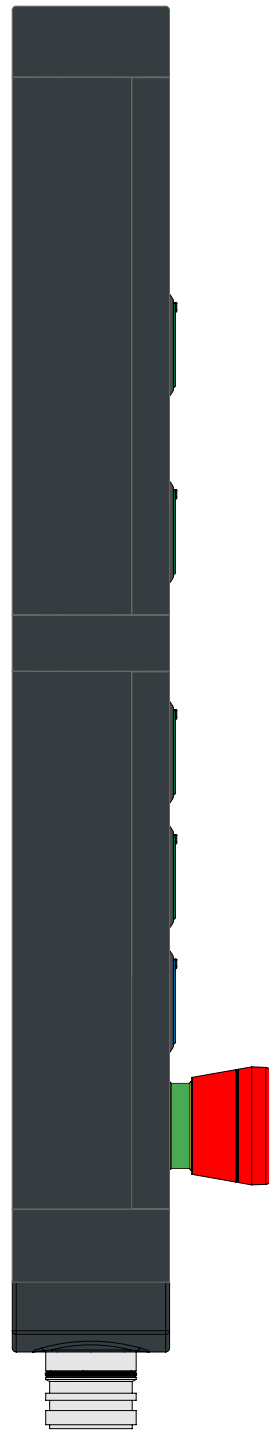

Indicator light

Illuminated button
spring-return

Illuminated button
spring-return

Illuminated button
spring-return

Illuminated button
spring-return

Illuminated button
spring-return

Emergency
push button

	Contacts	Diagram
Device 1	/	1 19
Device 2	1NO	6 5 2 19
Device 3	1NO	6 8 7 19
Device 4	1NO	6 9 12 19
Device 5	1NO	6 17 16 19
Device 6	1NO	6 15 18 19
Device 7	2NC	10 11 13 14

Connector

M23 with 19 pole
at the bottom