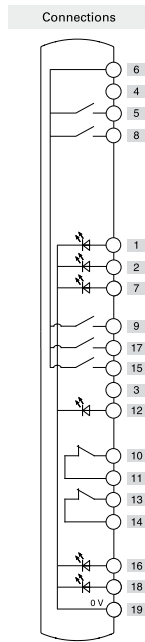

Indicator light

Illuminated button
spring-return

Illuminated button
spring-return

Illuminated button
spring-return

Illuminated button
spring-return

Illuminated button
spring-return

Emergency
push button

	Contacts	Diagram
Device 1	/	1 19
Device 2	1NO	6 5 2 19
Device 3	1NO	6 8 7 19
Device 4	1NO	6 9 12 19
Device 5	1NO	6 17 16 19
Device 6	1NO	6 15 18 19
Device 7	2NC	10 11 13 14

Connector

M23 with 19 pole
at the bottom