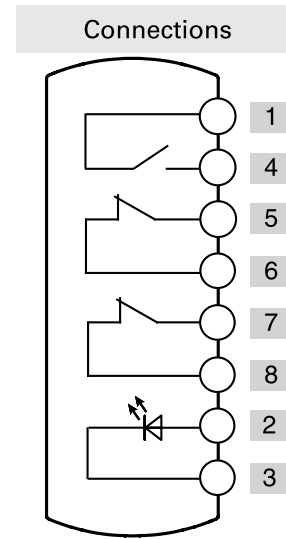

Illuminated
button
spring-return

Emergency
push button

	Contacts	Diagram
Device 1	1NO	
Device 2	2NC	

Connector	M12 with 8 pole at the bottom	
-----------	----------------------------------	--