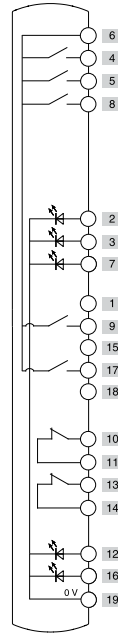

Illuminated button spring-return

Illuminated button spring-return

Illuminated button spring-return

Illuminated button spring-return

Closing cap

Emergency push button

	Contacts	Diagram
Device 1	1NO	
Device 2	1NO	
Device 3	1NO	
Device 4	1NO	
Device 5	1NO	
Device 6	2NC	

Connections

Connector

M23 with 19 pole at the bottom