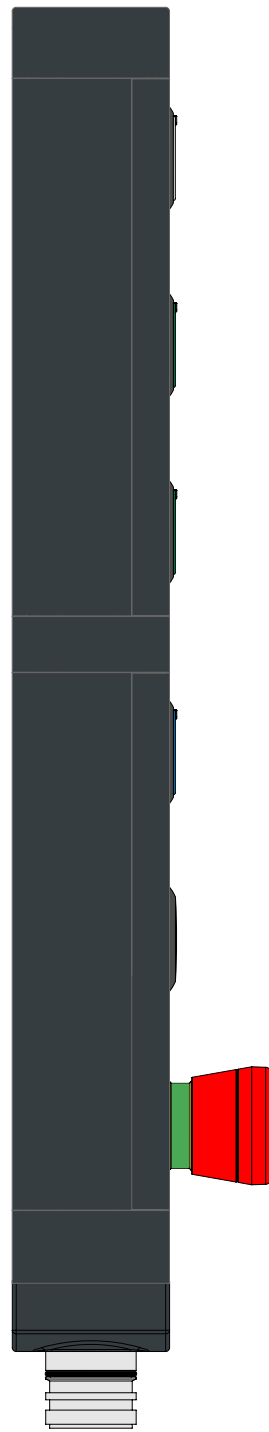

Illuminated button spring-return

Illuminated button spring-return

Illuminated button spring-return

Illuminated button spring-return

Closing cap

Emergency push button

	Contacts	Diagram
Device 1	1NO	
Device 2	1NO	
Device 3	1NO	
Device 4	1NO	
Device 5	1NO	
Device 6	2NC	

Connections

Connector

M23 with 19 pole at the bottom