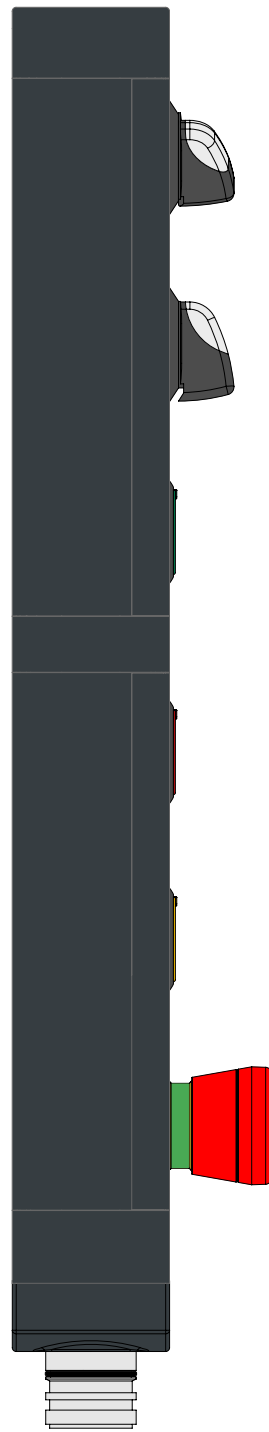

Illuminated selector switch 2 positions

Illuminated selector switch 3 positions

Illuminated button spring-return

Illuminated button spring-return

Illuminated button spring-return

Emergency push button

	Contacts	Diagram
Device 1	2NO	
Device 2	2NO	
Device 3	1NO	
Device 4	1NC	
Device 5	1NO	
Device 6	2NC	

Connections

Connector	M23 with 19 pole at the bottom	
-----------	--------------------------------	--