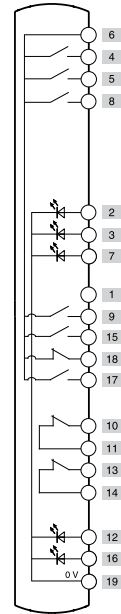

Illuminated selector switch 2 positions

Illuminated selector switch 3 positions

Illuminated button spring-return

Illuminated button spring-return

Illuminated button spring-return

Emergency push button

	Contacts	Diagram
Device 1	2NO	
Device 2	2NO	
Device 3	1NO	
Device 4	1NC	
Device 5	1NO	
Device 6	2NC	

Connections

Connector	M23 with 19 pole at the bottom	
-----------	--------------------------------	--