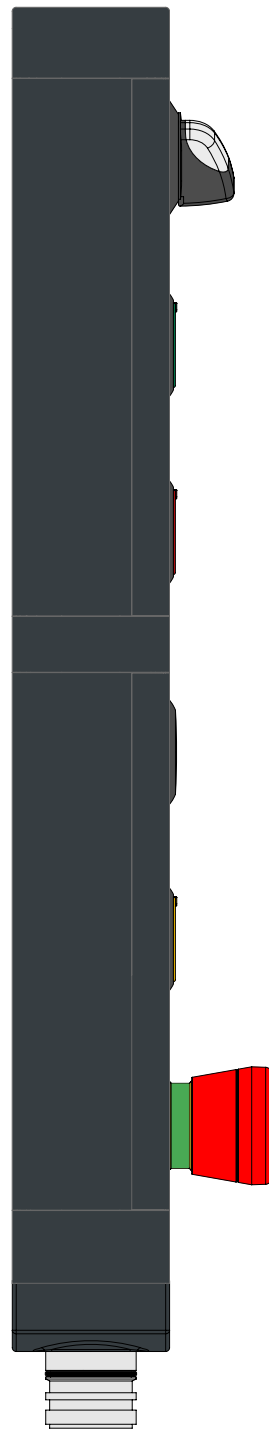

Illuminated selector switch
2 positions

Illuminated button
spring-return

Illuminated button
spring-return

Closing cap

Illuminated button
spring-return

Emergency
push button

	Contacts	Diagram
Device 1	1NO	6 — 4 2 — LED 19
Device 2	1NO	6 — 5 3 — LED 19
Device 3	1NC	6 — 8 7 — LED 19
Device 4	/	12 — LED 19
Device 5	1NO	6 — 17 16 — LED 19
Device 6	2NC	10 — 11 13 — 14

Connector	M23 with 19 pole at the bottom	
-----------	-----------------------------------	--