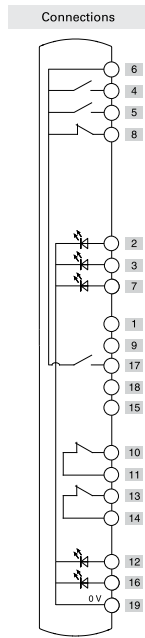

Illuminated selector switch
2 positions

Illuminated button
spring-return

Illuminated button
spring-return

Closing cap

Illuminated button
spring-return

Emergency
push button

	Contacts	Diagram
Device 1	1NO	6 — 4 2 — LED 19
Device 2	1NO	6 — 5 3 — LED 19
Device 3	1NC	6 — 8 7 — LED 19
Device 4	/	12 — LED 19
Device 5	1NO	6 — 17 16 — LED 19
Device 6	2NC	10 — 11 13 — 14

Connector	M23 with 19 pole at the bottom	
-----------	-----------------------------------	--