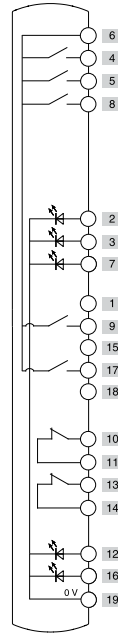

Illuminated button spring-return

Illuminated button spring-return

Illuminated button spring-return

Illuminated button spring-return

Illuminated button spring-return

Emergency push button

	Contacts	Diagram
Device 1	1NO	6 — 4 2 — LED 19
Device 2	1NO	6 — 5 3 — LED 19
Device 3	1NO	6 — 8 7 — LED 19
Device 4	1NO	6 — 9 12 — LED 19
Device 5	1NO	6 — 17 16 — LED 19
Device 6	2NC	10 — 11 13 — 14

Connections

Connector

M23 with 19 pole at the bottom