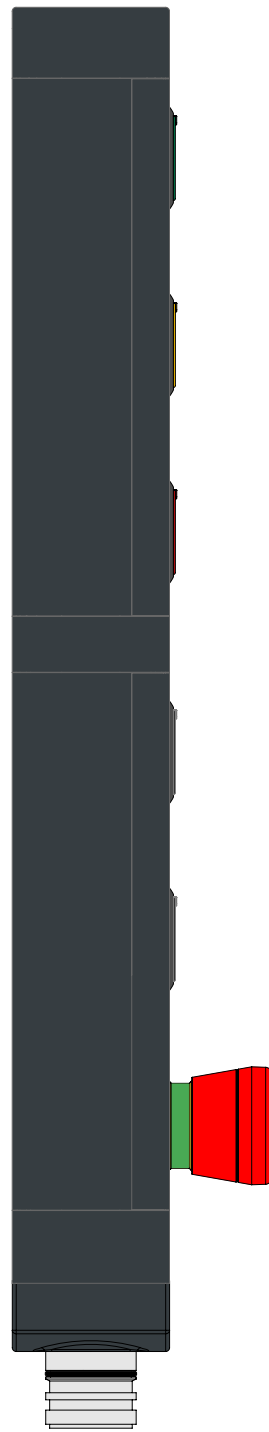

Illuminated button
spring-return

Illuminated button
spring-return

Illuminated button
spring-return

Non-illuminated button
spring-return

Non-illuminated button
spring-return

Emergency
push button

	Contacts	Diagram
Device 1	1NO	
Device 2	1NO	
Device 3	1NO	
Device 4	1NO	
Device 5	1NO	
Device 6	2NC	

Connector

M23 with 19 pole
at the bottom