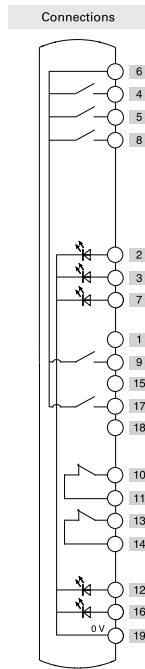

Illuminated button
spring-return

Illuminated button
spring-return

Illuminated button
spring-return

Non-illuminated button
spring-return

Non-illuminated button
spring-return

Emergency
push button

	Contacts	Diagram
Device 1	1NO	
Device 2	1NO	
Device 3	1NO	
Device 4	1NO	
Device 5	1NO	
Device 6	2NC	

Connector

M23 with 19 pole
at the bottom