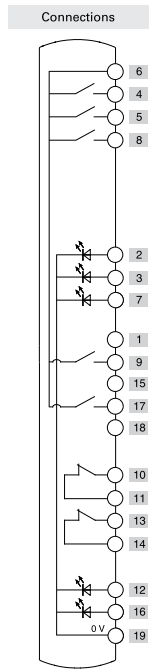

Illuminated button spring-return

Illuminated button spring-return

Illuminated button spring-return

Illuminated button spring-return

Illuminated button spring-return

Emergency push button

|          | Contacts | Diagram               |
|----------|----------|-----------------------|
| Device 1 | 1NO      | 6 — 4<br>2 — LED 19   |
| Device 2 | 1NO      | 6 — 5<br>3 — LED 19   |
| Device 3 | 1NO      | 6 — 8<br>7 — LED 19   |
| Device 4 | 1NO      | 6 — 9<br>12 — LED 19  |
| Device 5 | 1NO      | 6 — 17<br>16 — LED 19 |
| Device 6 | 2NC      | 10 — 11<br>13 — 14    |

|           |                                |  |
|-----------|--------------------------------|--|
| Connector | M23 with 19 pole at the bottom |  |
|-----------|--------------------------------|--|