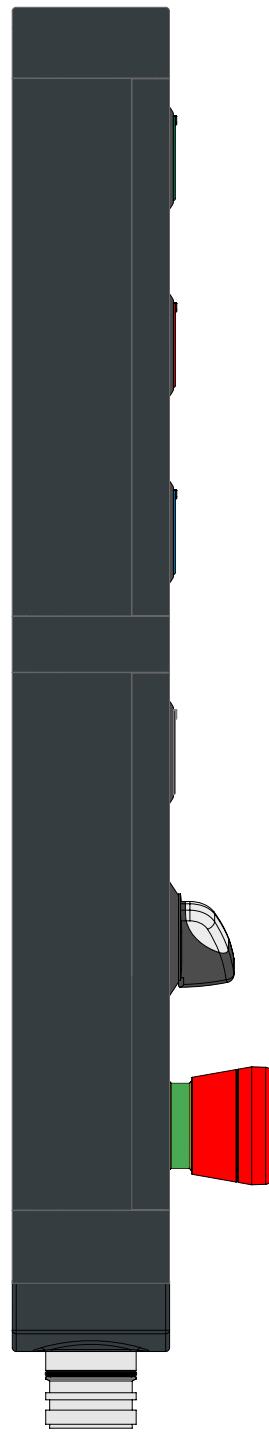

Illuminated button
spring-return

Illuminated button
spring-return

Illuminated button
spring-return

Non-illuminated button
spring-return

Illuminated selector switch
2 positions

Emergency push button

	Contacts	Diagram
Device 1	1NO	6 — 4 2 — LED 19
Device 2	1NO	6 — 5 3 — LED 19
Device 3	1NO	6 — 8 7 — LED 19
Device 4	1NO	6 — 9 12 — LED 19
Device 5	1NO	6 — 17 16 — LED 19
Device 6	2NC	10 — 11 13 — 14

Connections

Connector

M23 with 19 pole
at the bottom