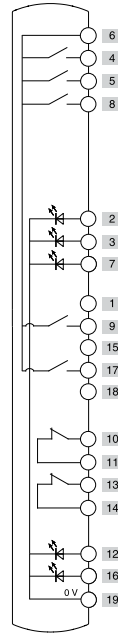

Illuminated button
spring-return

Illuminated button
spring-return

Illuminated button
spring-return

Non-illuminated button
spring-return

Illuminated selector switch
2 positions

Emergency push button

	Contacts	Diagram
Device 1	1NO	6 — 4 2 — LED 19
Device 2	1NO	6 — 5 3 — LED 19
Device 3	1NO	6 — 8 7 — LED 19
Device 4	1NO	6 — 9 12 — LED 19
Device 5	1NO	6 — 17 16 — LED 19
Device 6	2NC	10 — 11 13 — 14

Connections

Connector

M23 with 19 pole
at the bottom