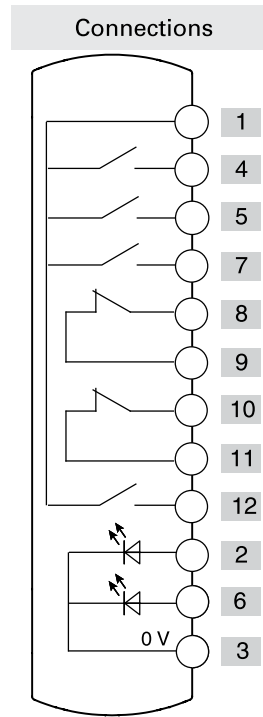

Illuminated selector switch
3 positions

Illuminated button
spring-return

Closing cap

Emergency push button

	Contacts	Diagram
Device 1	2NO	
Device 2	1NO	
Device 3	1NO	
Device 4	2NC	

Connector	M12 with 12 pole at the side	