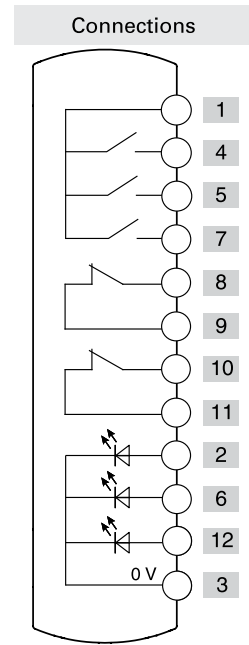

Illuminated button
spring-return

Illuminated button
spring-return

Illuminated button
spring-return

Emergency
push button

	Contacts	Diagram
Device 1	1NO	
Device 2	1NO	
Device 3	1NO	
Device 4	2NC	

Connector
Cable length 2m
12 wires at the bottom

N.pin	Cable color
1	brown
2	blue
3	white
4	green
5	pink
6	yellow

N.pin	Cable color
7	black
8	grey
9	red
10	purple
11	grey-pink
12	red-blue