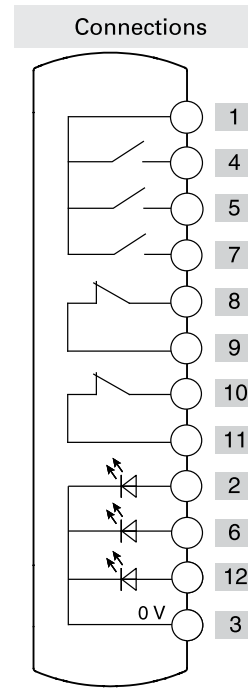

Illuminated
button
spring-return

Illuminated
button
spring-return

Illuminated
button
spring-return

Emergency
push button

	Contacts	Diagram
Device 1	1NO	
Device 2	1NO	
Device 3	1NO	
Device 4	2NC	

Connector	M12 with 12 pole at the bottom	