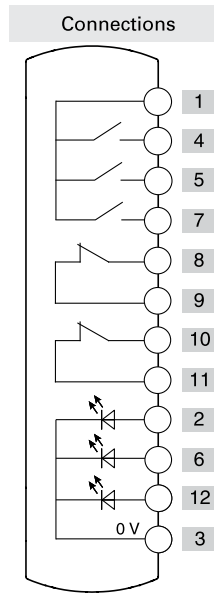

Illuminated
button
spring-return

Illuminated
button
spring-return

Illuminated
button
spring-return

Emergency
push button

	Contacts	Diagram
Device 1	1NO	
Device 2	1NO	
Device 3	1NO	
Device 4	2NC	

Connector	Cable length 0.2m and 12 pole M12 connector on the side	
-----------	---	--