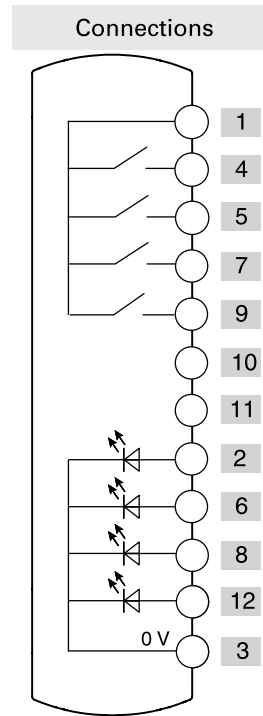

Illuminated button
spring-return

Illuminated selector switch
2 positions
∨

Illuminated button
spring-return

Illuminated selector switch
2 positions
∨

	Contacts	Diagram
Device 1	1NO	
Device 2	1NO	
Device 3	1NO	
Device 4	1NO	

Connector	M12 with 12 pole at the side	
-----------	------------------------------	--