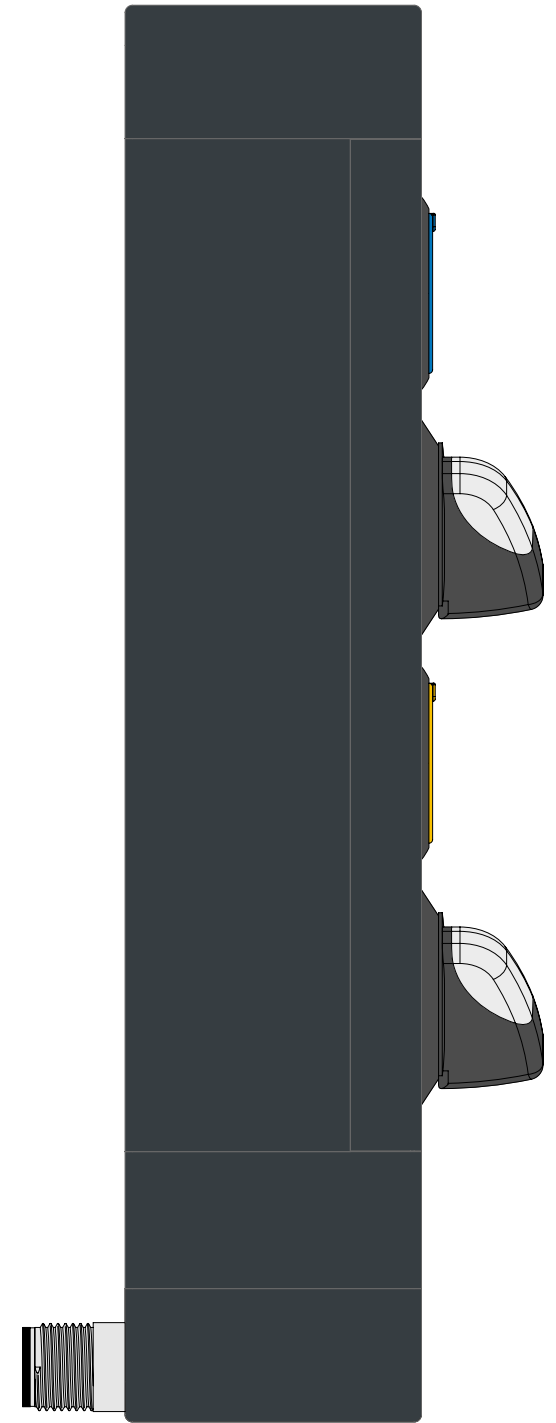

Illuminated button
spring-return

Illuminated selector switch
2 positions
∨

Illuminated button
spring-return

Illuminated selector switch
2 positions
∨

	Contacts	Diagram
Device 1	1NO	
Device 2	1NO	
Device 3	1NO	
Device 4	1NO	

Connector	M12 with 12 pole at the side	
-----------	------------------------------	--