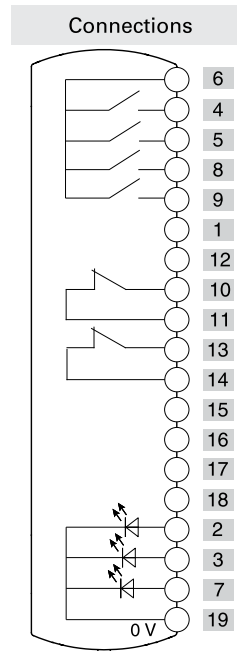

Illuminated
button
spring-return

Illuminated
button
spring-return

Illuminated
button
spring-return

Emergency
push button

	Contacts	Diagram
Device 1	1NO	
Device 2	1NO	
Device 3	1NO	
Device 4	2NC+NO	

Connector

M23 with 19 pole
at the bottom