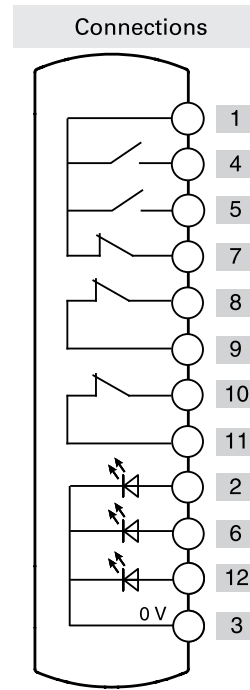

Illuminated
button
spring-return

Illuminated
button
spring-return

Illuminated
button
spring-return

Emergency
push button

	Contacts	Diagram
Device 1	1NO	
Device 2	1NO	
Device 3	1NC	
Device 4	2NC	

Connector	M12 with 12 pole at the bottom	