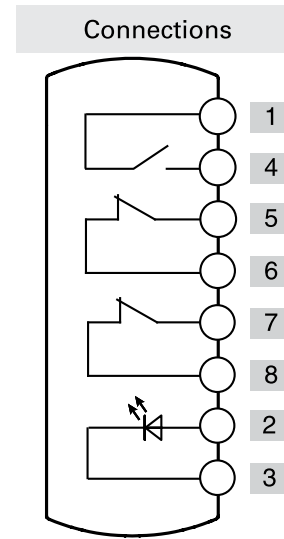

Illuminated  
button  
spring-return

Emergency  
push button

	Contacts	Diagram
Device 1	1NO	
Device 2	2NC	

Connector	M12 with 8 pole at the bottom	
-----------	----------------------------------	--