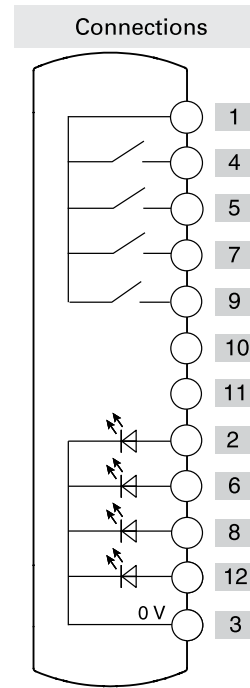

Illuminated  
button  
spring-return

Illuminated  
button  
spring-return

Illuminated  
button  
spring-return

Closing cap

	Contacts	Diagram
Device 1	1NO	
Device 2	1NO	
Device 3	1NO	
Device 4	1NO	

Connector	M12 with 12 pole at the bottom	
-----------	-----------------------------------	--