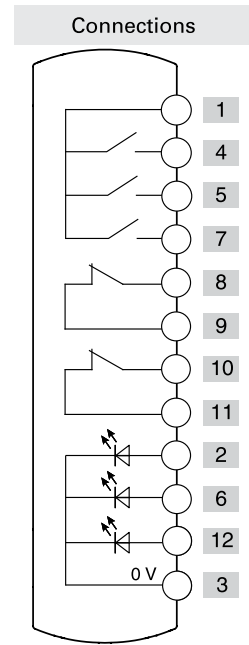

Illuminated button
spring-return

Illuminated button
spring-return

Illuminated button
spring-return

Emergency
push button

	Contacts	Diagram
Device 1	1NO	
Device 2	1NO	
Device 3	1NO	
Device 4	2NC	

Connector
Cable length 3m
12 wires at the bottom

N.pin	Cable color
1	brown
2	blue
3	white
4	green
5	pink
6	yellow

N.pin	Cable color
7	black
8	grey
9	red
10	purple
11	grey-pink
12	red-blue