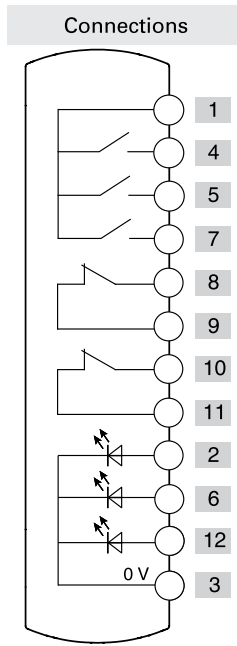

Illuminated button  
spring-return

Illuminated button  
spring-return

Illuminated button  
spring-return

Emergency  
push button

	Contacts	Diagram
Device 1	1NO	
Device 2	1NO	
Device 3	1NO	
Device 4	2NC	

Connector	Cable length 5m 12 wires on the side			
	N.pin	Cable color	N.pin	Cable color
	1	brown	7	black
	2	blue	8	grey
	3	white	9	red
	4	green	10	purple
	5	pink	11	grey-pink
	6	yellow	12	red-blue