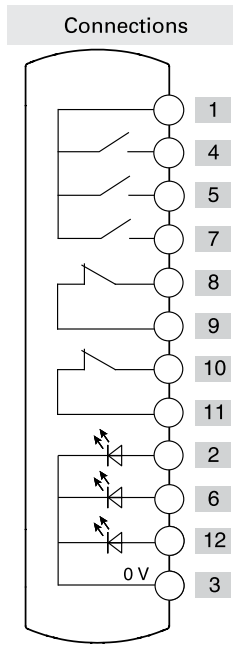

Illuminated button  
spring-return

Illuminated button  
spring-return

Illuminated button  
spring-return

Emergency  
push button

	Contacts	Diagram
Device 1	1NO	
Device 2	1NO	
Device 3	1NO	
Device 4	2NC	

Connector	Cable length 2m 12 wires on the side			
	N.pin	Cable color	N.pin	Cable color
	1	brown	7	black
	2	blue	8	grey
	3	white	9	red
	4	green	10	purple
	5	pink	11	grey-pink
	6	yellow	12	red-blue