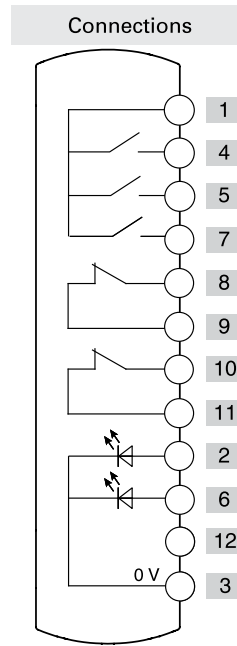

Illuminated button  
spring-return

Illuminated button  
spring-return

Emergency  
push button

	Contacts	Diagram
Device 1	1NO	
Device 2	1NO	
Device 3	2NC+NO	

Connector	Cable length 5m 12 wires on the side			
	N.pin	Cable color	N.pin	Cable color
	1	brown	7	black
	2	blue	8	grey
	3	white	9	red
	4	green	10	purple
	5	pink	11	grey-pink
	6	yellow	12	red-blue