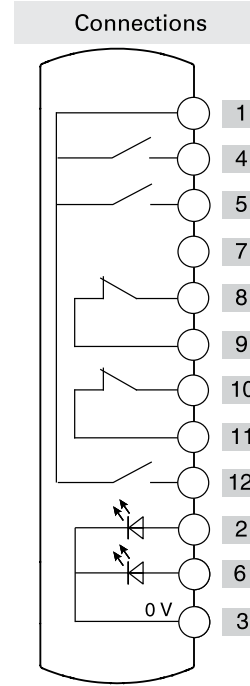

Closing cap

2 position key selector switch with code 002

Emergency push button

	Contacts	Diagram
Device 1	1NO	
Device 2	2NO	
Device 3	2NC	

Connector	M12 with 12 pole at the bottom	