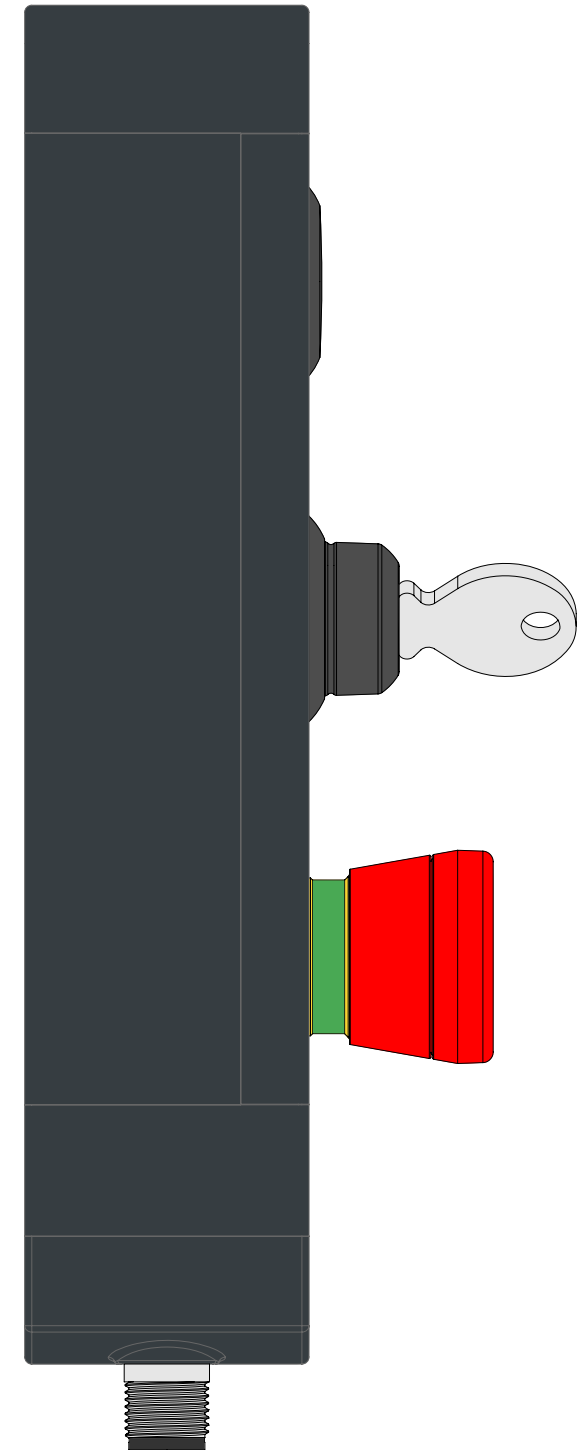

Closing cap

2 position key selector switch with code 002

Emergency push button

	Contacts	Diagram
Device 1	1NO	
Device 2	2NO	
Device 3	2NC	

Connector	M12 with 12 pole at the bottom	