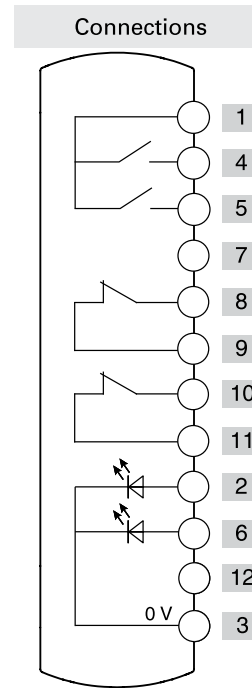

Illuminated
button
spring-return

Illuminated
button
spring-return

Emergency
push button

	Contacts	Diagram
Device 1	1NO	
Device 2	1NO	
Device 3	2NC	

Connector	M12 with 12 pole at the bottom	
-----------	-----------------------------------	--