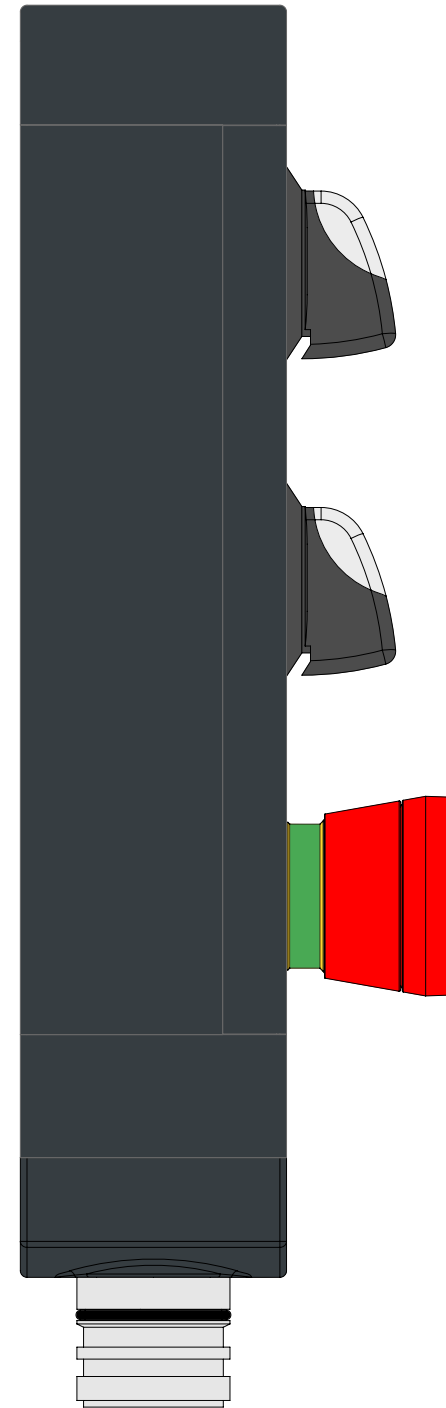

Illuminated selector switch
3 positions
▽

Illuminated selector switch
3 positions
▽

Emergency push button

	Contacts	Diagram
Device 1	2NO	
Device 2	2NO	
Device 3	2NC+NO	

Connector	M23 with 19 pole at the bottom	
-----------	--------------------------------	--