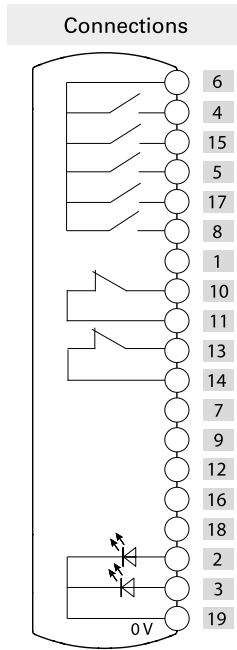

Illuminated selector switch
3 positions
▽

Illuminated selector switch
3 positions
▽

Emergency push button

	Contacts	Diagram
Device 1	2NO	
Device 2	2NO	
Device 3	2NC+NO	

Connector	M23 with 19 pole at the bottom	
-----------	--------------------------------	--