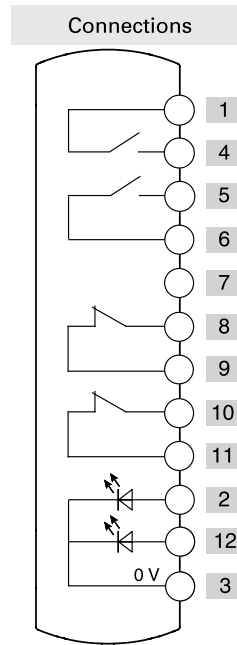

Illuminated button
spring-return

Non-illuminated button
spring-return

Emergency
push button

	Contacts	Diagram
Device 1	1NO	
Device 2	1NO	
Device 3	2NC	

Connector	Cable length 2m 12 wires on the side			
	N.pin	Cable color	N.pin	Cable color
	1	brown	7	black
	2	blue	8	grey
	3	white	9	red
	4	green	10	purple
	5	pink	11	grey-pink
	6	yellow	12	red-blue