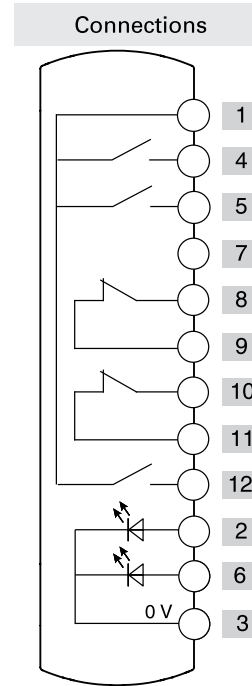

Illuminated  
button  
spring-return

Illuminated  
selector switch  
3 positions  

Emergency  
push button

	Contacts	Diagram
Device 1	1NO	
Device 2	2NO	
Device 3	2NC	

Connector	M12 with 12 pole at the bottom	
-----------	-----------------------------------	--