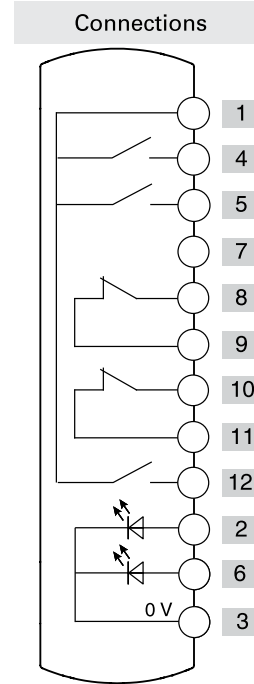

Illuminated
button
spring-return

Illuminated
selector switch
3 positions

Emergency
push button

	Contacts	Diagram
Device 1	1NO	
Device 2	2NO	
Device 3	2NC	

Connector	M12 with 12 pole at the bottom	
-----------	-----------------------------------	--