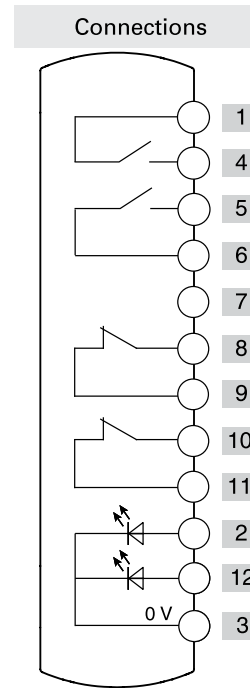

Illuminated
button
spring-return

Closing cap

Emergency
push button

	Contacts	Diagram
Device 1	1NO	
Device 2	1NO	
Device 3	2NC	

Connector	M12 with 12 pole at the bottom	
-----------	-----------------------------------	--