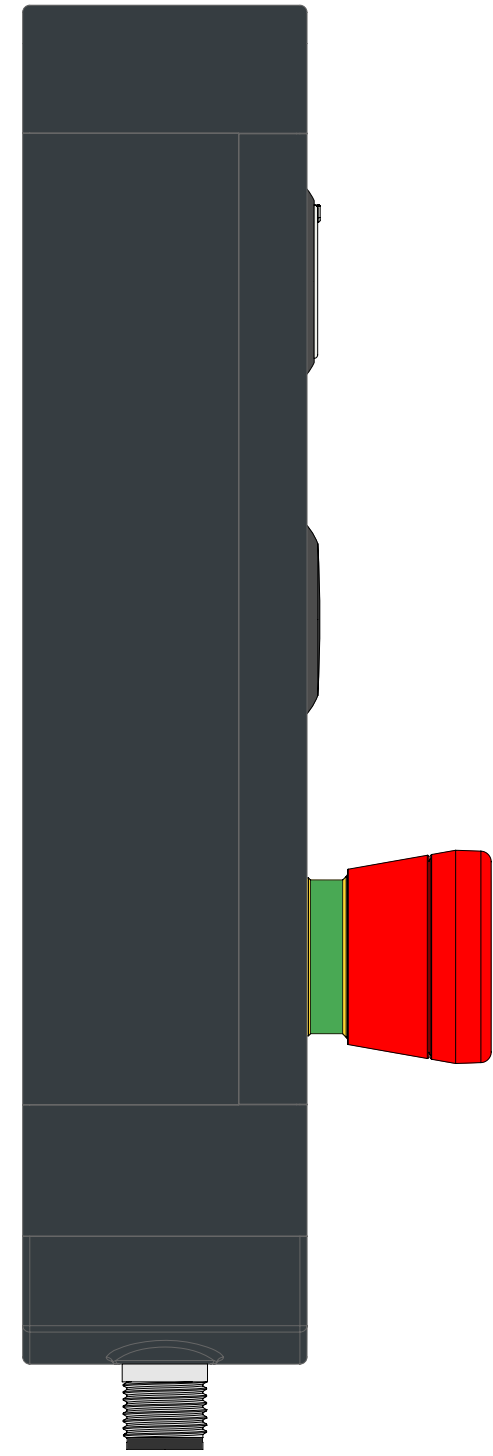

Illuminated
button
spring-return

Closing cap

Emergency
push button

	Contacts	Diagram
Device 1	1NO	
Device 2	1NO	
Device 3	2NC	

Connector	M12 with 12 pole at the bottom	
-----------	-----------------------------------	--