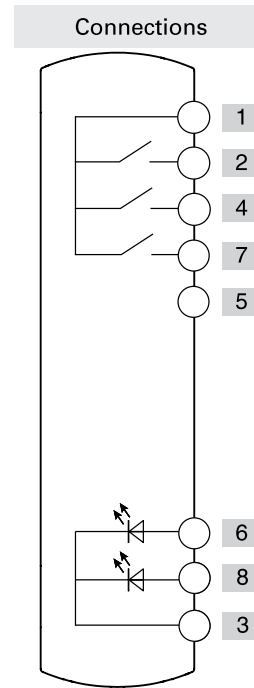

Illuminated button
spring-return

Illuminated
button
spring-return

Closing cap

	Contacts	Diagram
Device 1	1NO	
Device 2	1NO	
Device 3	1NO	

Connector	M12 with 8 pole at the bottom	
-----------	----------------------------------	--