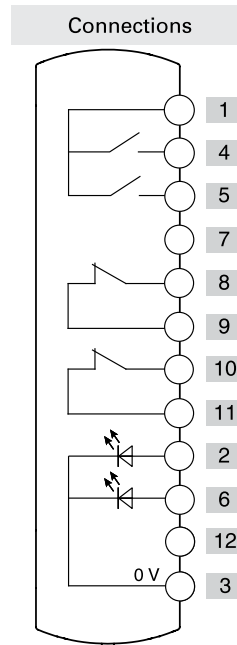

Illuminated button  
spring-return

Non-illuminated button  
spring-return

Emergency  
push button

	Contacts	Diagram
Device 1	1NO	
Device 2	1NO	
Device 3	2NC	

Connector	Cable length 5m 12 wires on the side			
	N.pin	Cable color	N.pin	Cable color
	1	brown	7	black
	2	blue	8	grey
	3	white	9	red
	4	green	10	purple
	5	pink	11	grey-pink
	6	yellow	12	red-blue